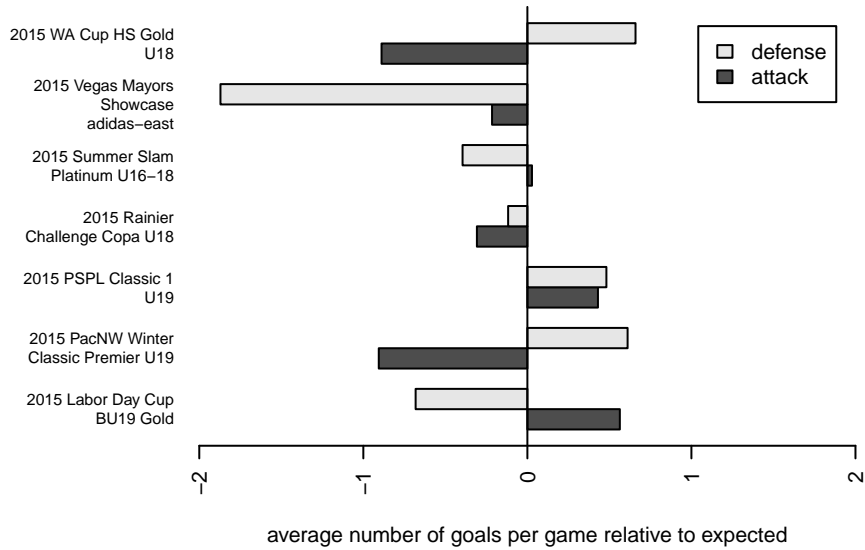

Performance relative to 13 month average