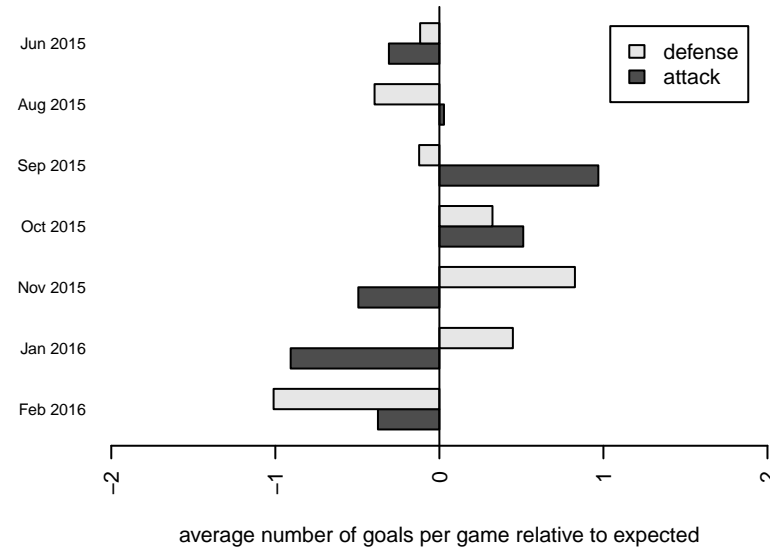

Performance relative to 13 month average