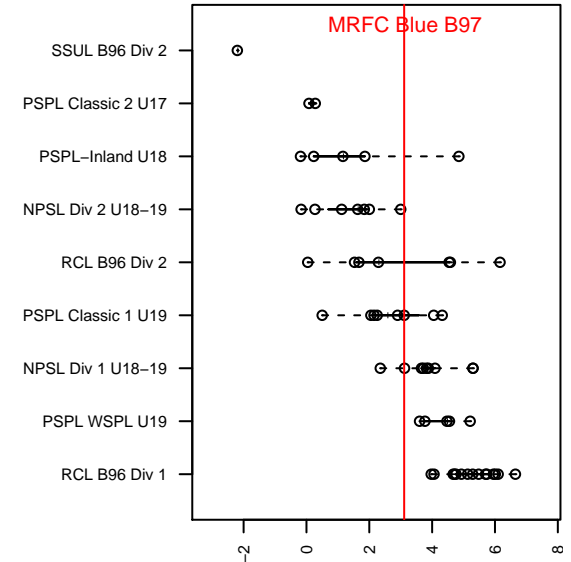

**attack and defense rating
relative to others at age
and all opponents in last 13 months**