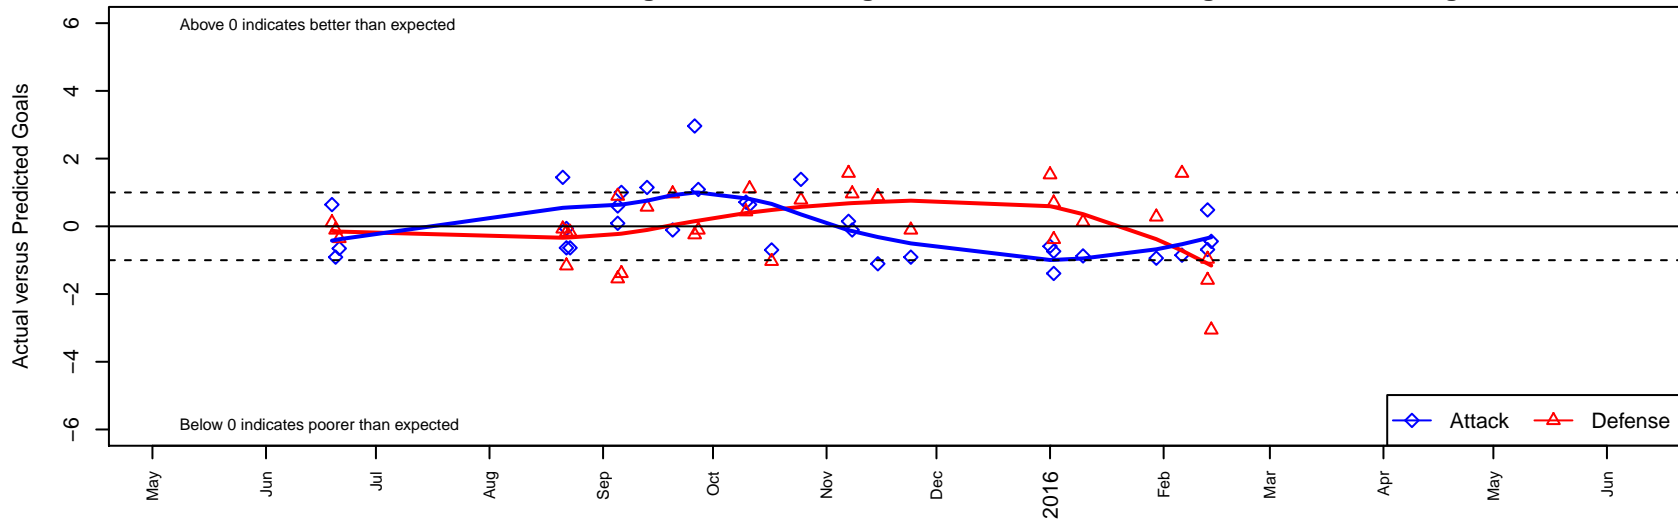

MRFC Blue B97

Mount Rainier FC
 Sumner, WA
 B97 total strength=1560
 attack=12.45 defense=15.63
 fall league = PSPL Classic 1 U19

alt names used:
 Mt. Rainier FC 97 Blue
 Mt. Rainier FC 97 Blue
 MT. RAINIER FC B97 BLUE (WA)

MRFC Blue B97
 Dots are actual minus expected GF (blue circles) and GA (red triangles).
 Blue line is smoothed change in attack strength. Red is smoothed change in defense strength.

**attack and defense variance (black dot)
relative to other teams
and top 10 in region**