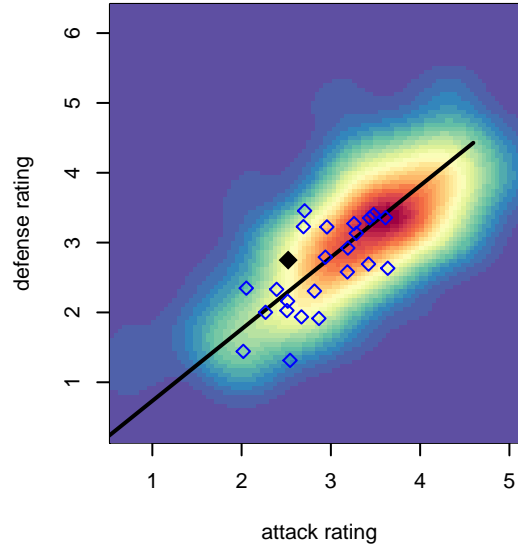

**attack and defense rating
relative to others at age
and all opponents in last 13 months**